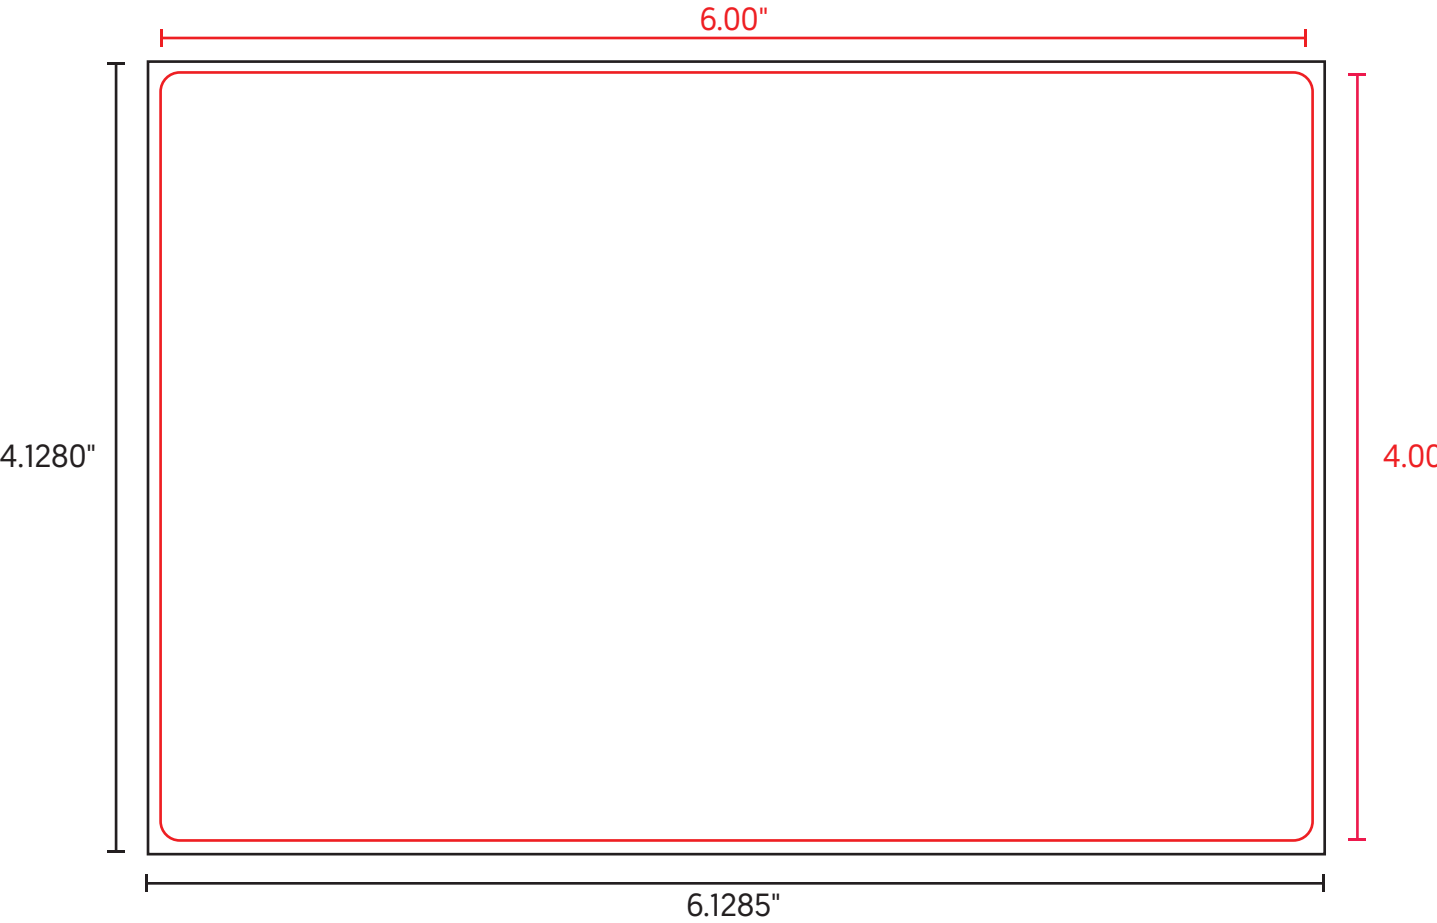

MICROCOM 4" X 6" SHIPPING LABEL SPEC

ROLL

LABEL + BACKING PAPER