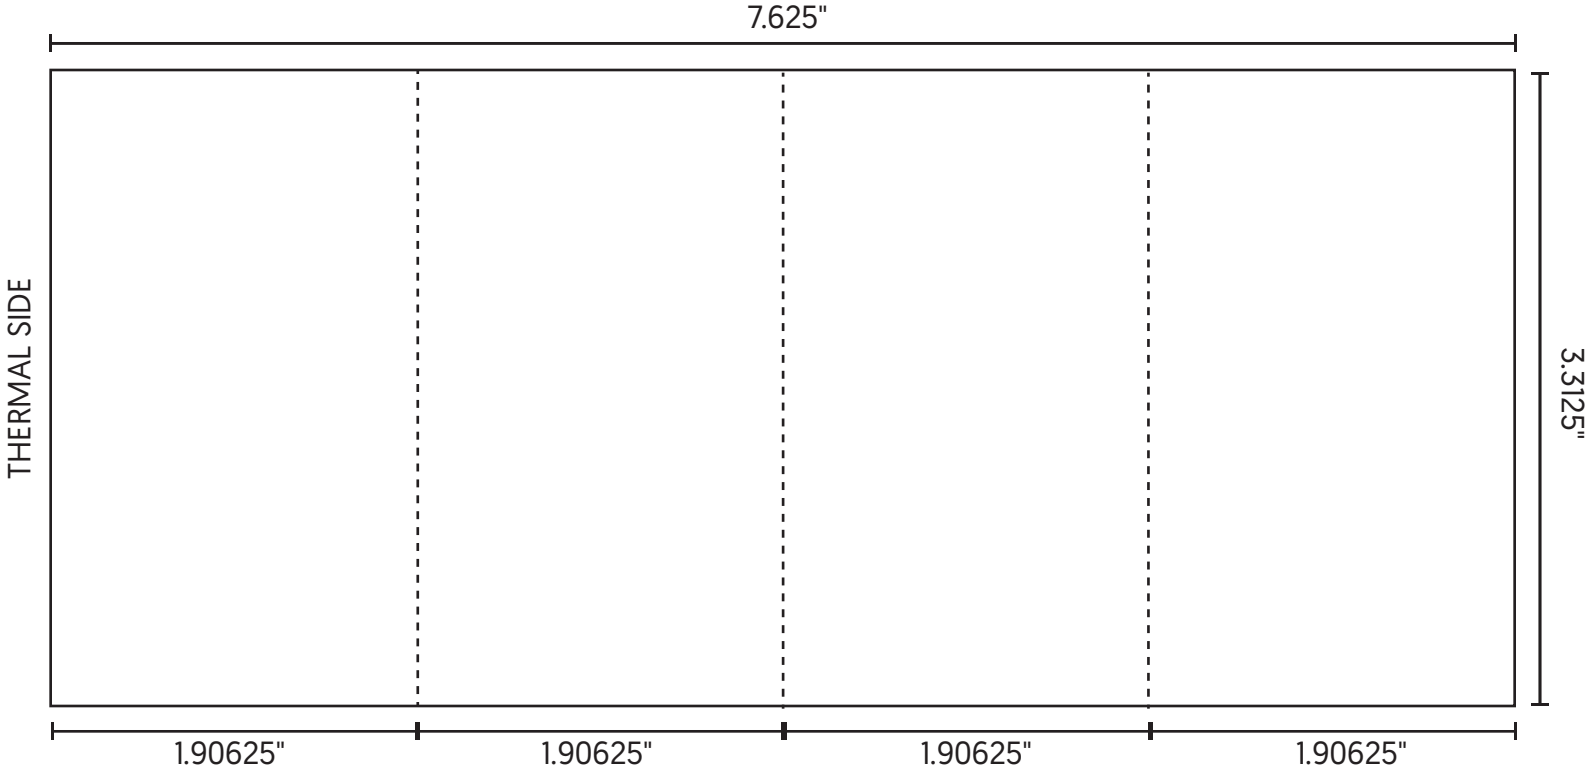

MICROCOM TRAY TAG SPEC

---> FEED DIRECTION | FOLD HERE