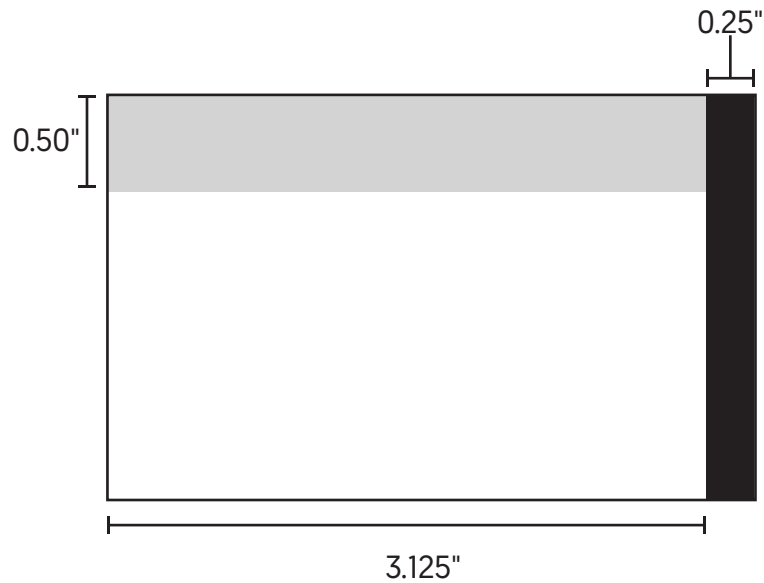

3.375" X 2.11" MICROCOM TICKET STOCK SPEC

THERMAL SIDE

NON THERMAL SIDE

SHADED ZONES ARE KEEP OUT AREAS
NO BLACK INK OR MARKINGS