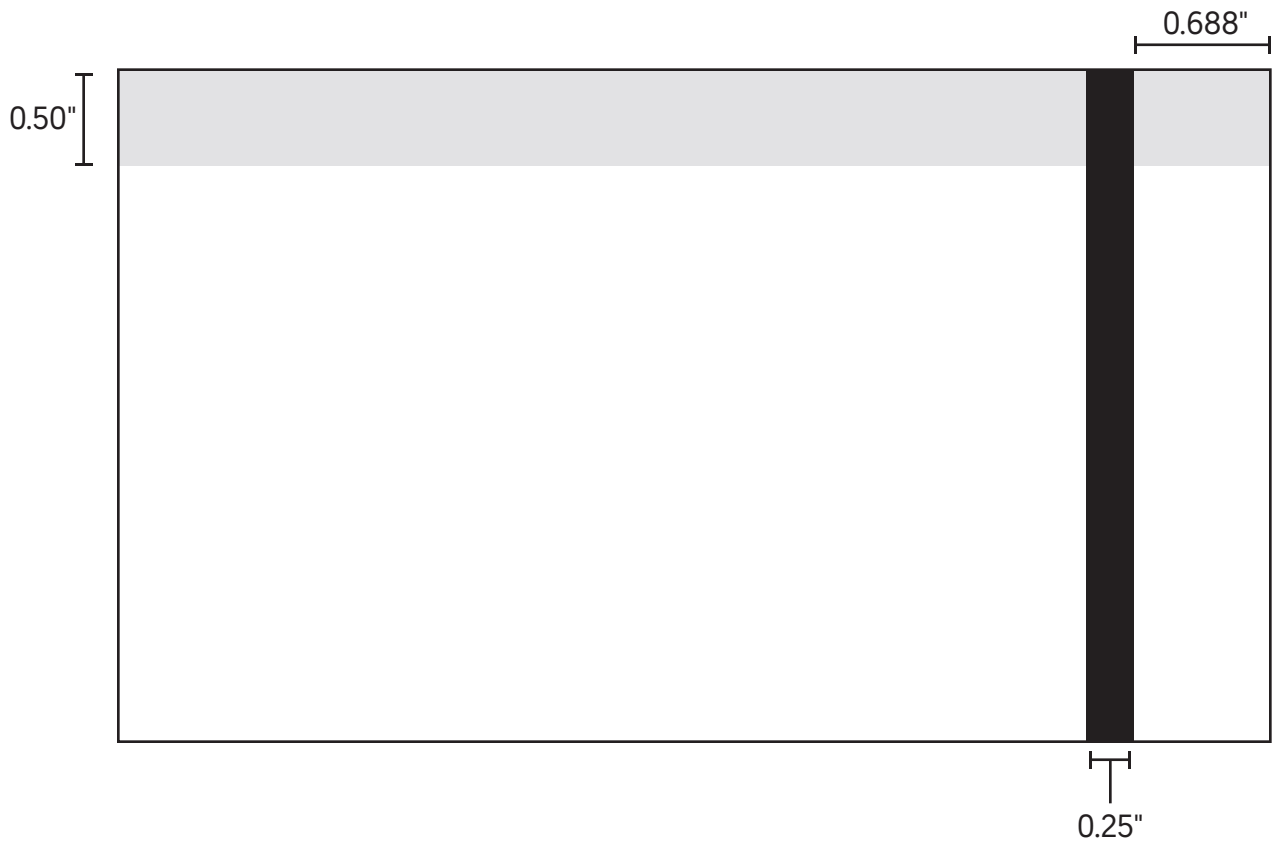

3.25" X 6" MICROCOM TICKET STOCK SPEC

THERMAL SIDE

NON THERMAL SIDE

SHADED ZONES ARE KEEP OUT AREAS
NO BLACK INK OR MARKINGS