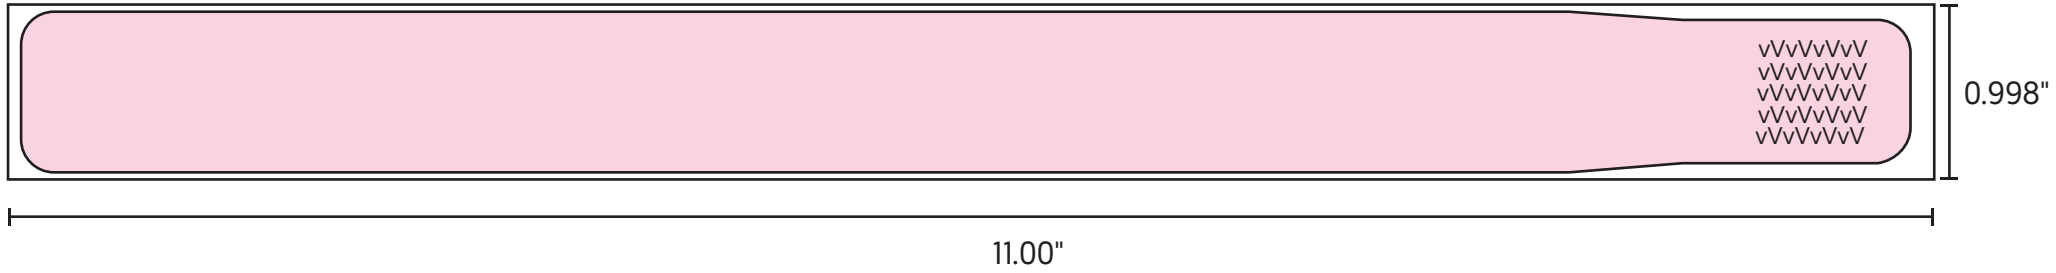

MICROCOM WRISTBAND SPEC

THERMAL SIDE

SHADED ZONES ARE KEEP OUT AREAS
NO BLACK INK OR MARKINGS

NON THERMAL SIDE