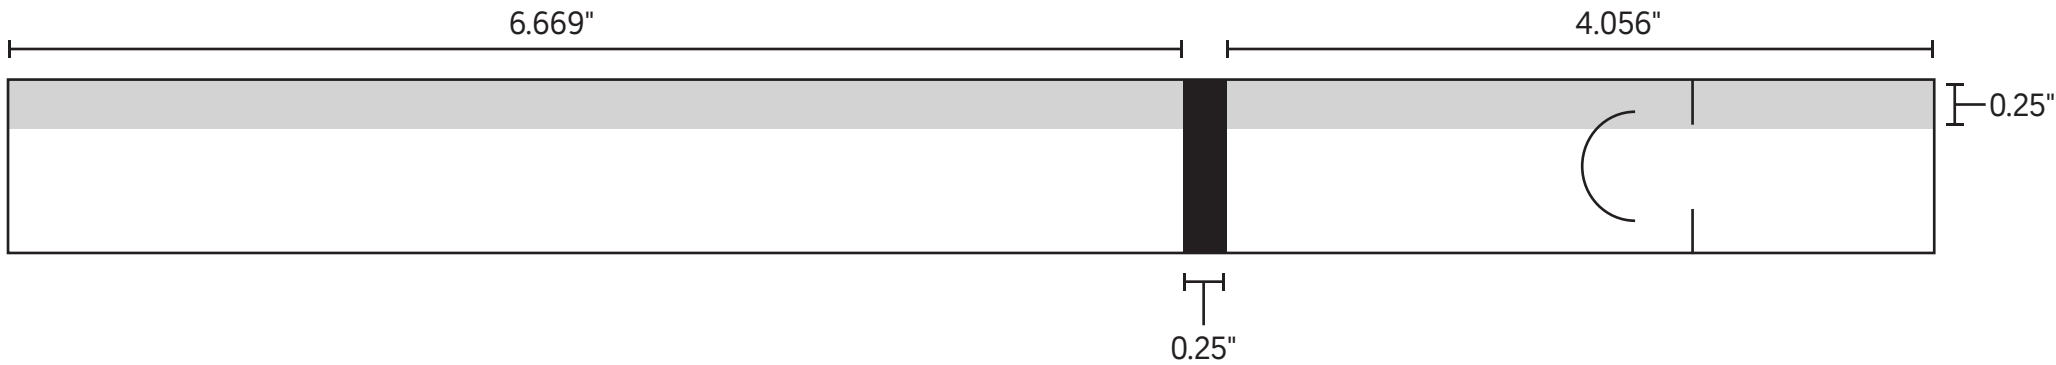

MICROCOM WRISTBAND SPEC

THERMAL SIDE

SHADED ZONES ARE KEEP OUT AREAS
NO BLACK INK OR MARKINGS

NON THERMAL SIDE